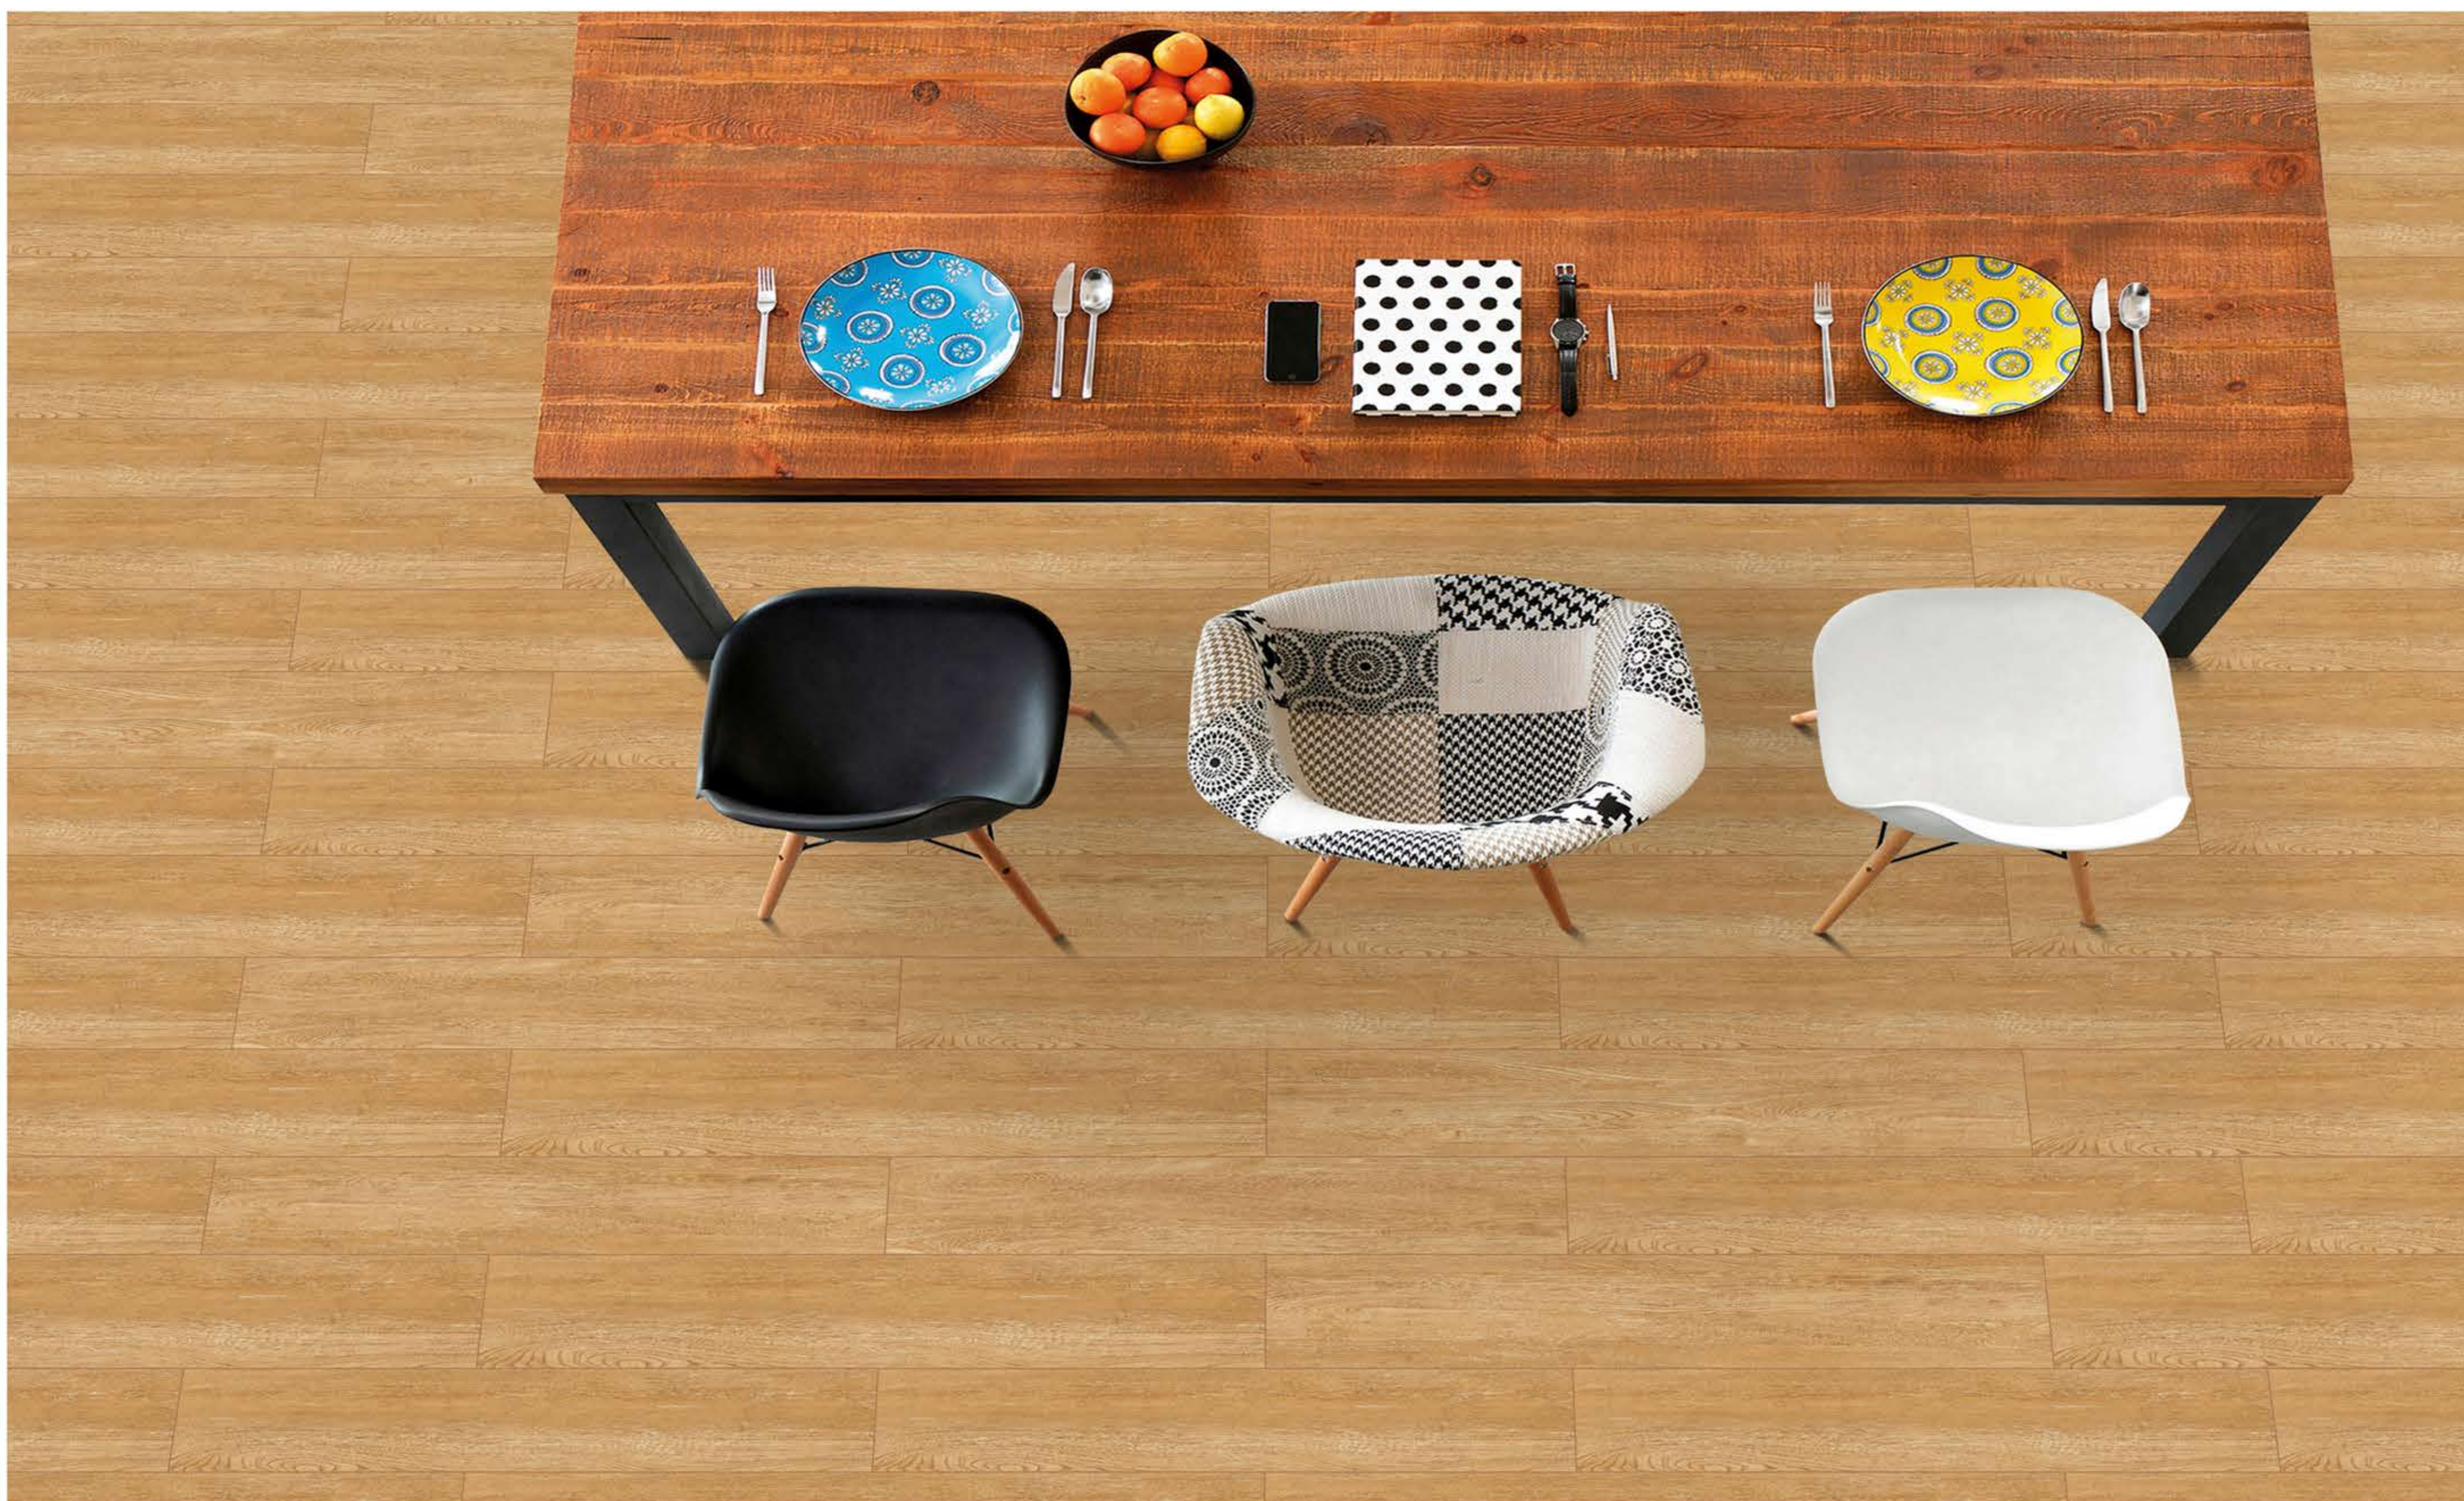

## **REGAN BEIGE**

200X1200MM/20X120CM

**RANDOMS**

04

**FINISH**

**MATT (Punched)**

---

REGAN BEIGE