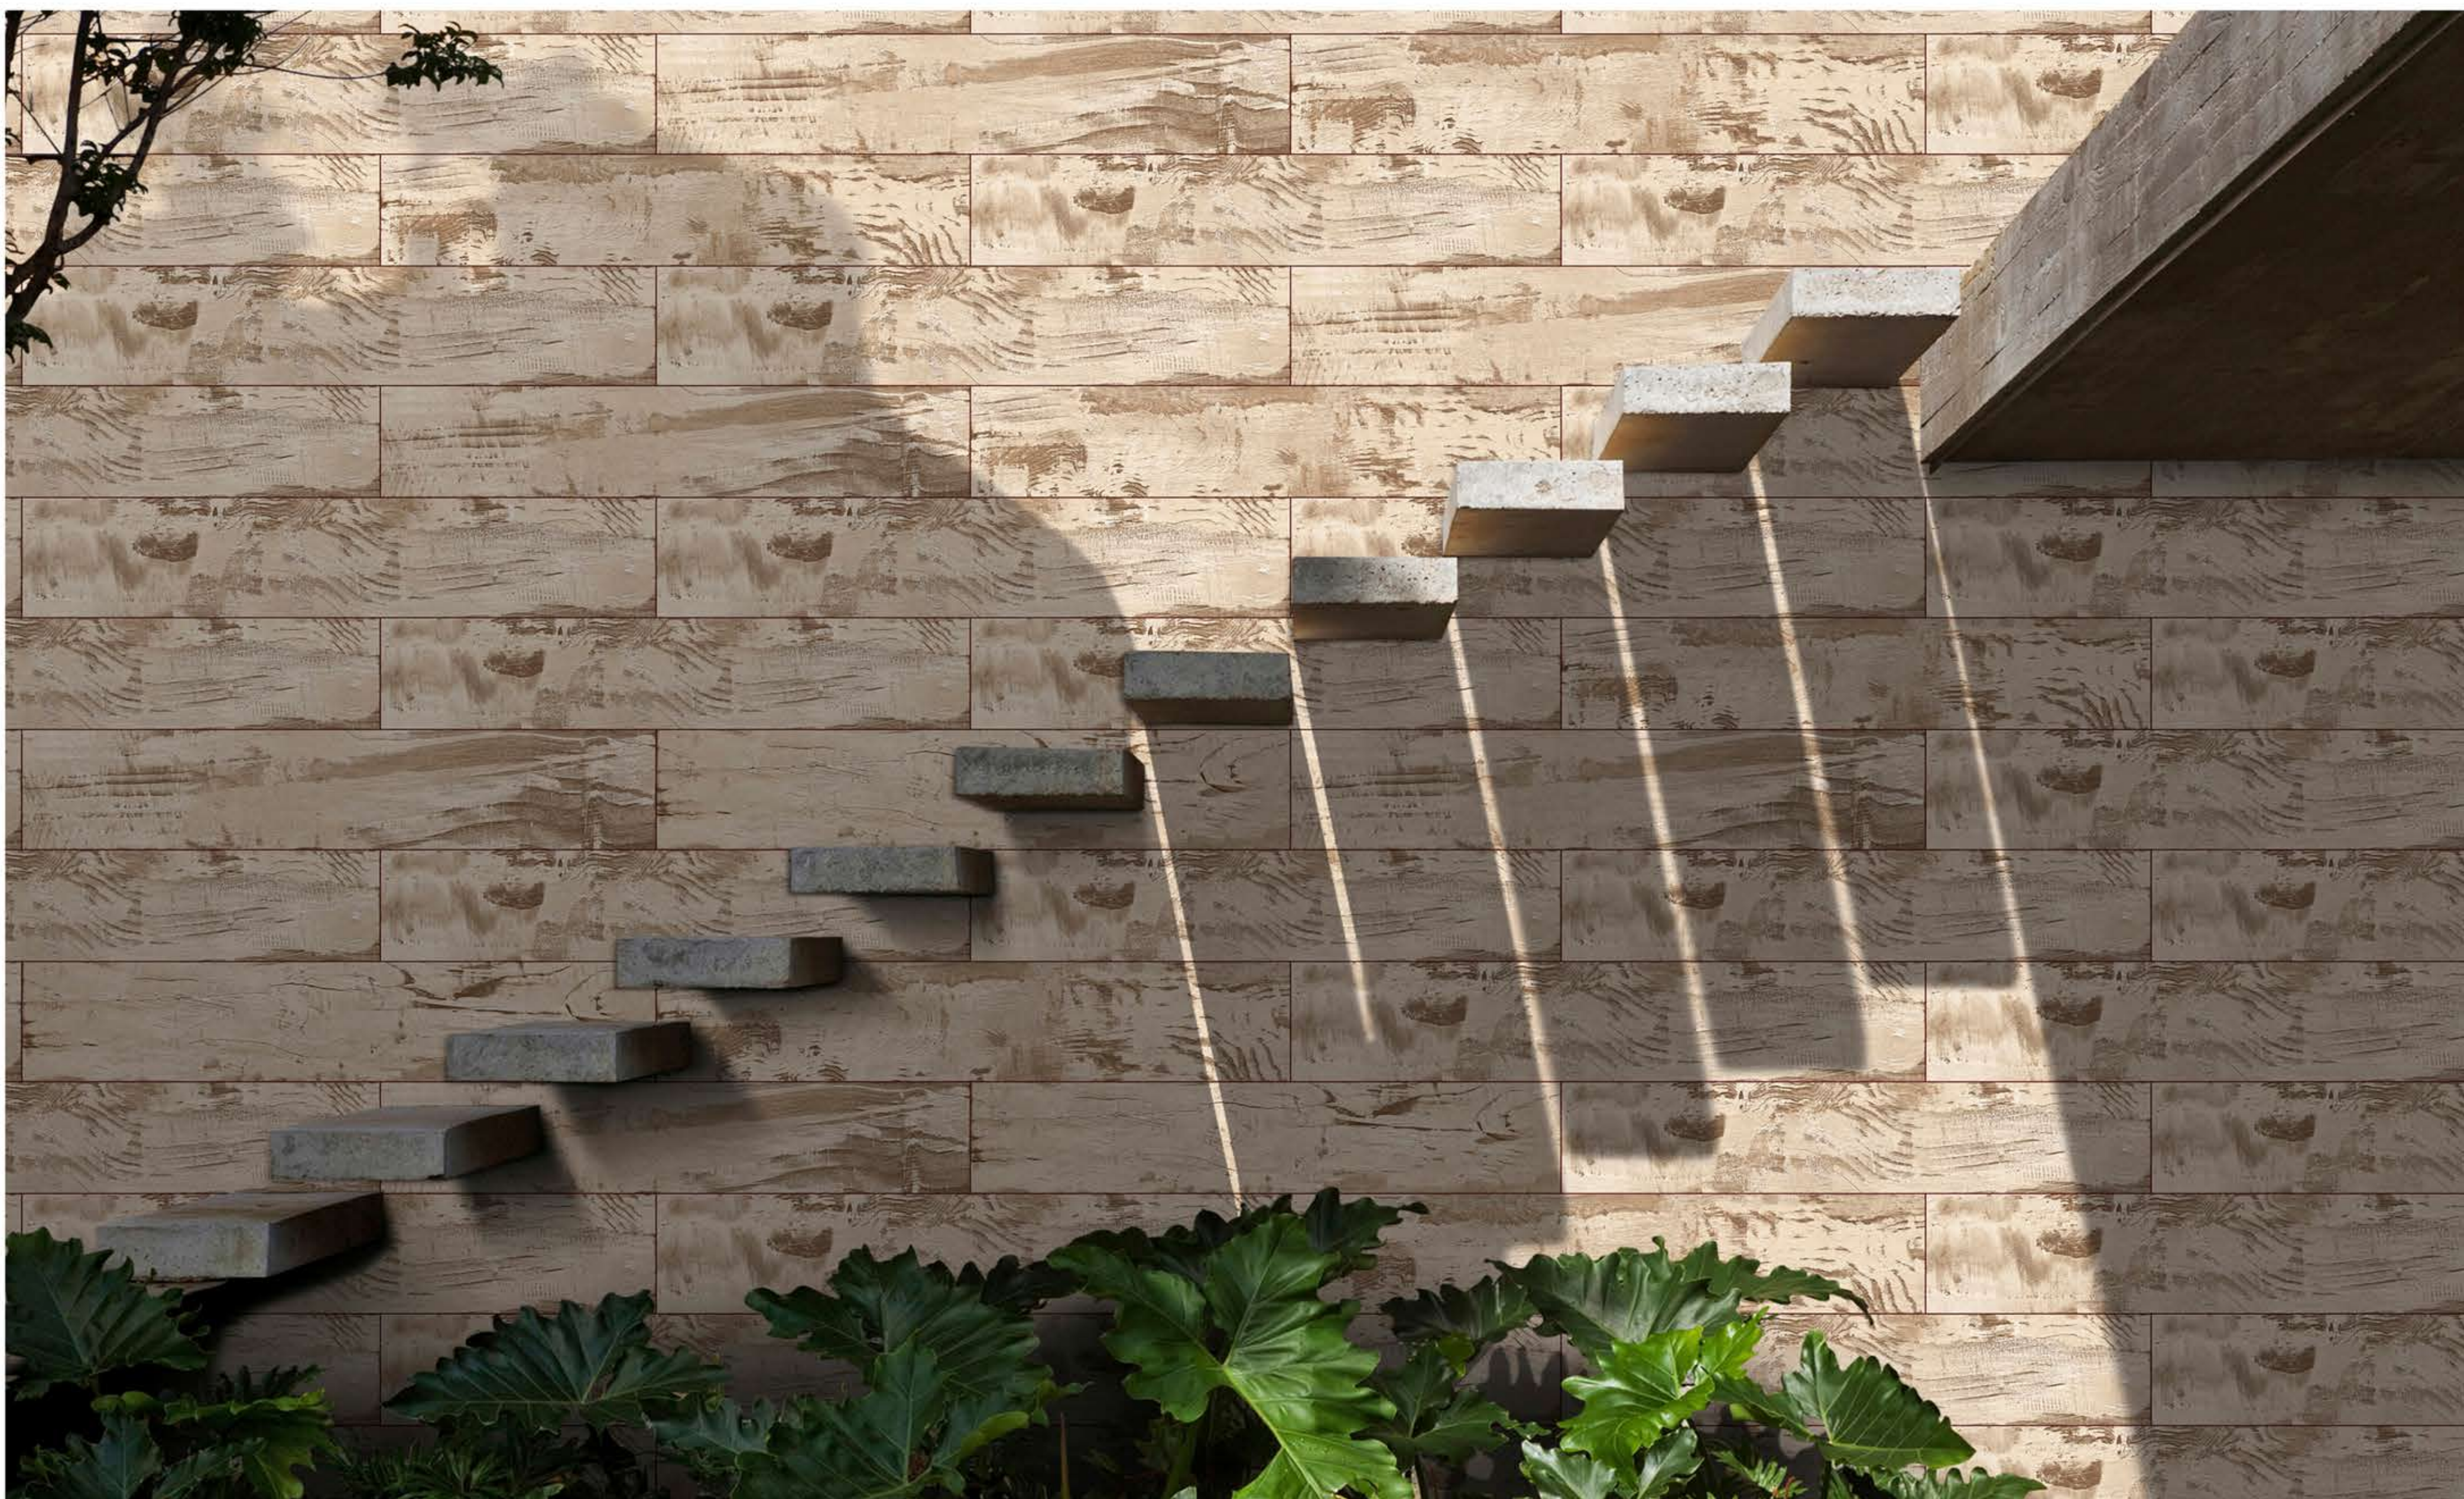

## **HARITAGE CREMA**

200X1200MM/20X120CM

**RANDOMS**

04

**FINISH**

**MATT**

---