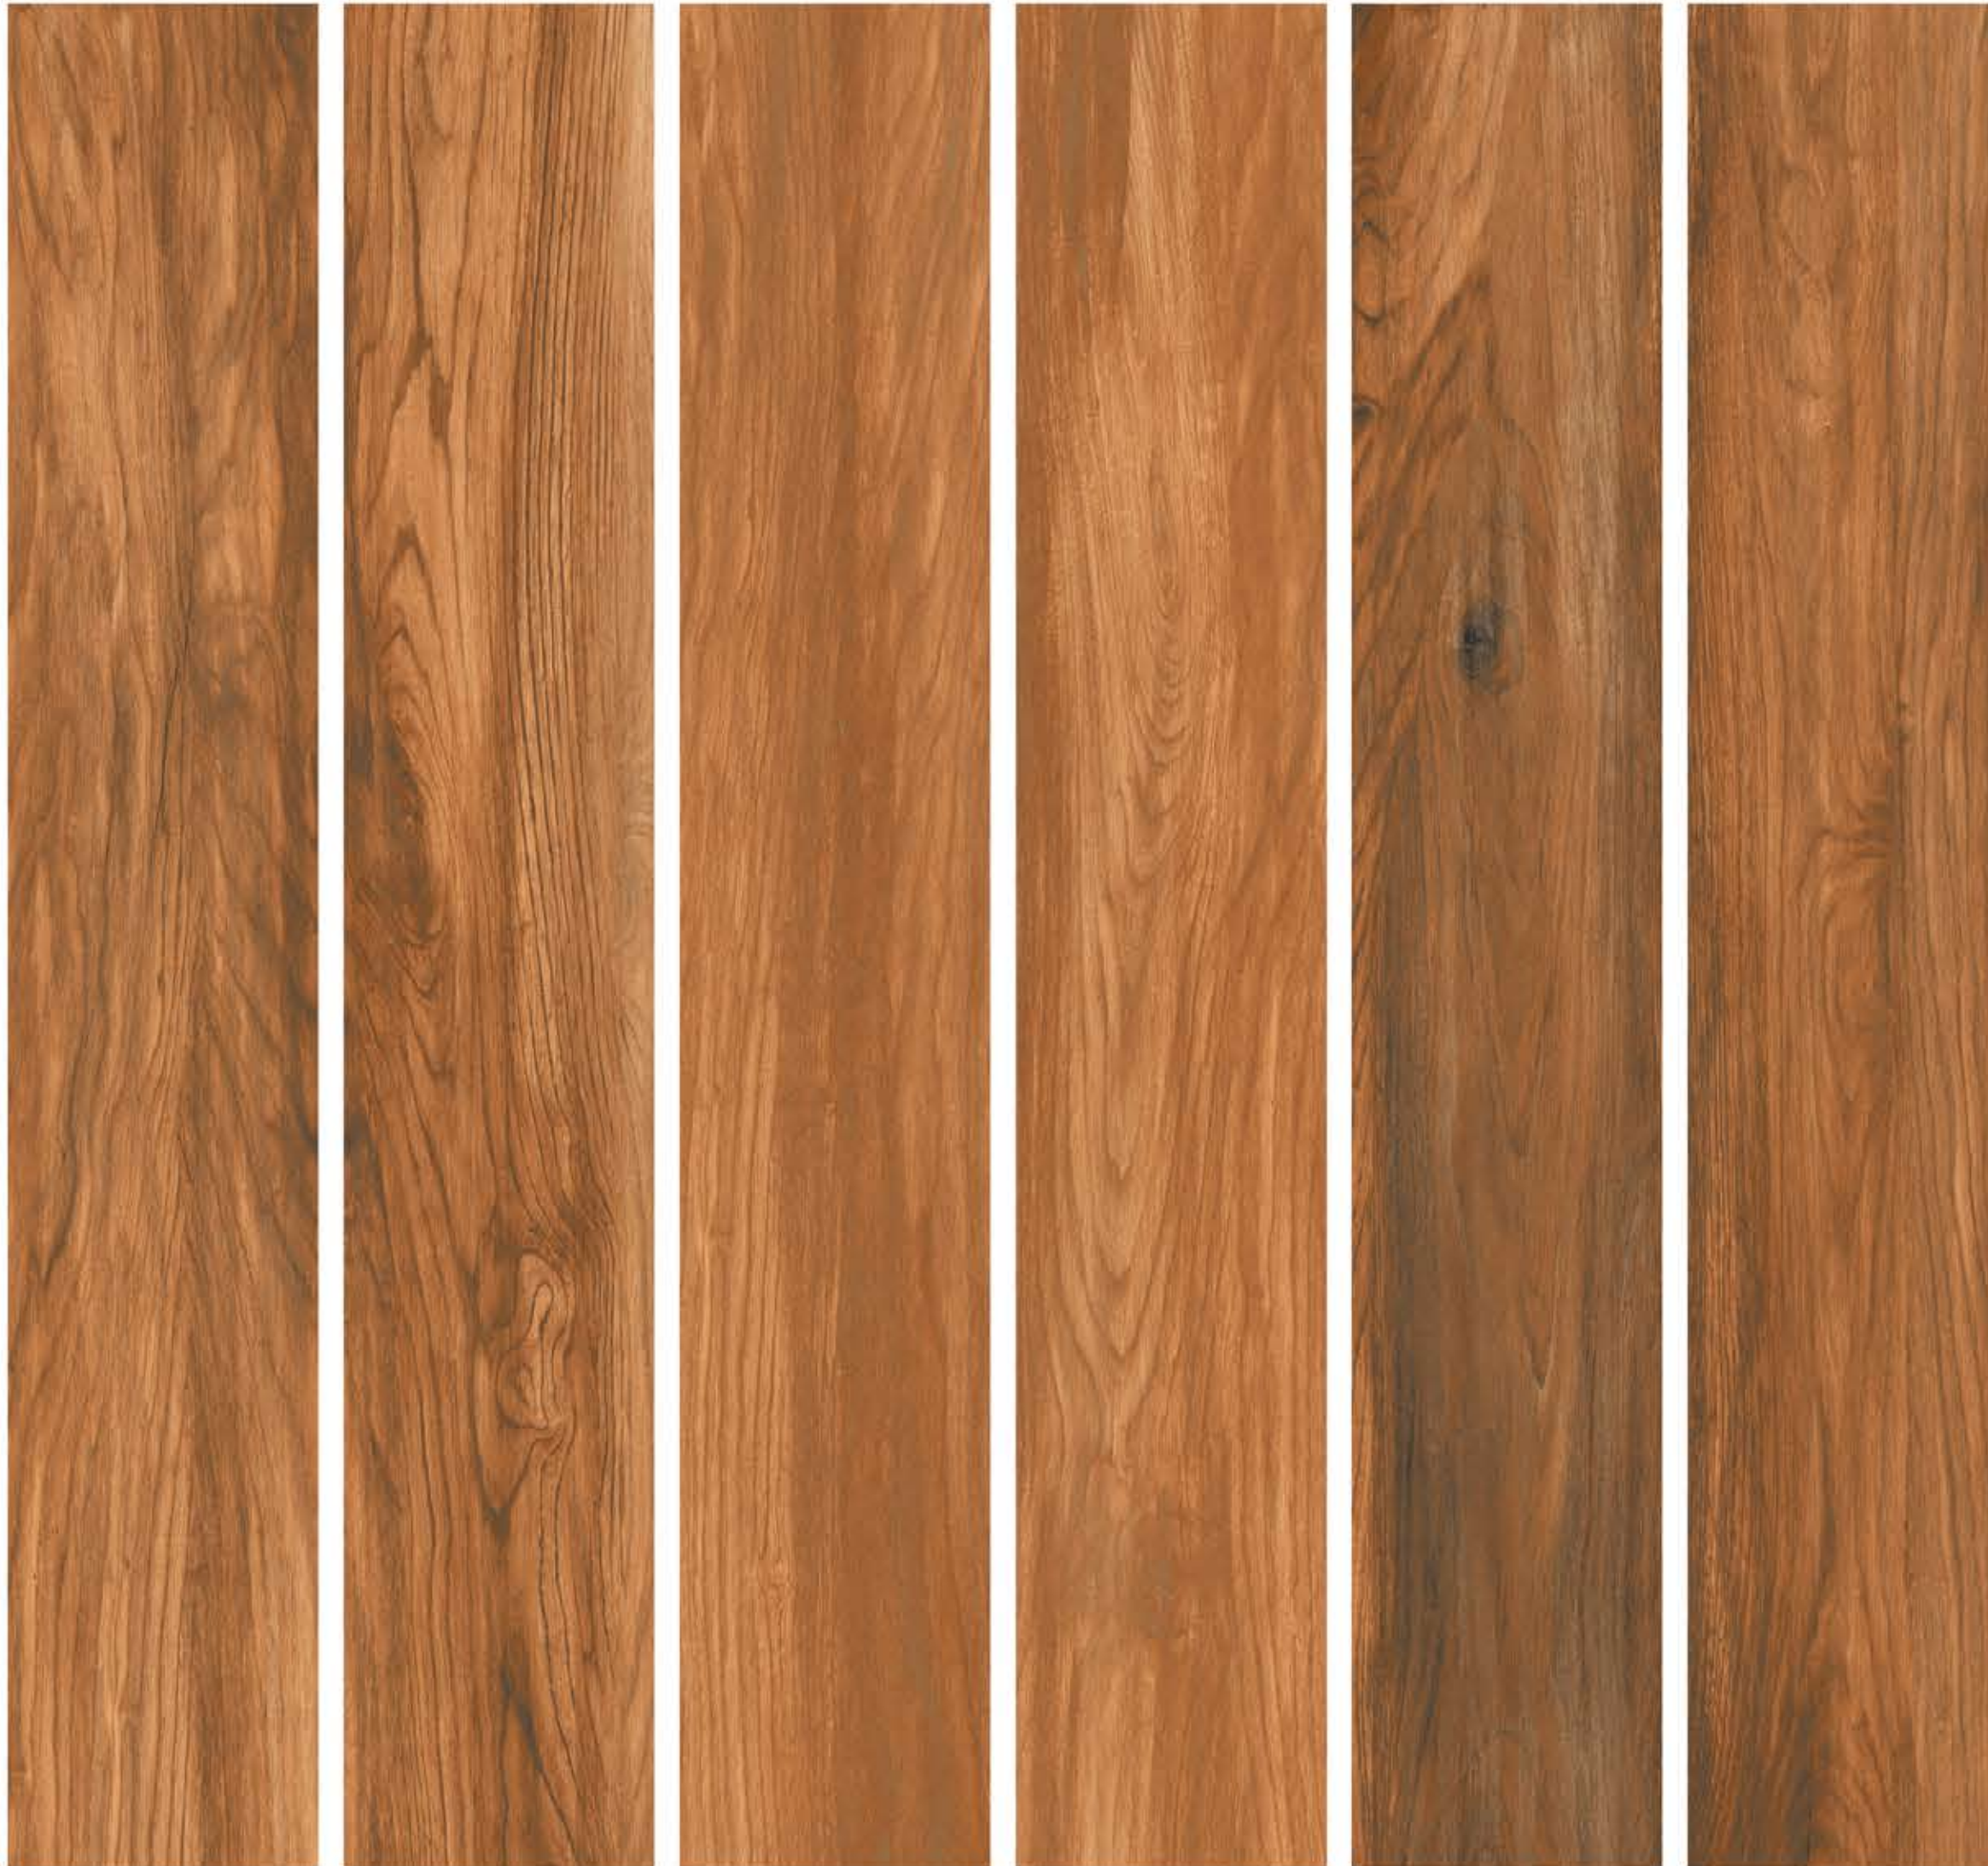

REAL NATURAL

200X1200MM/20X120CM

RANDOMS

06

FINISH

MATT